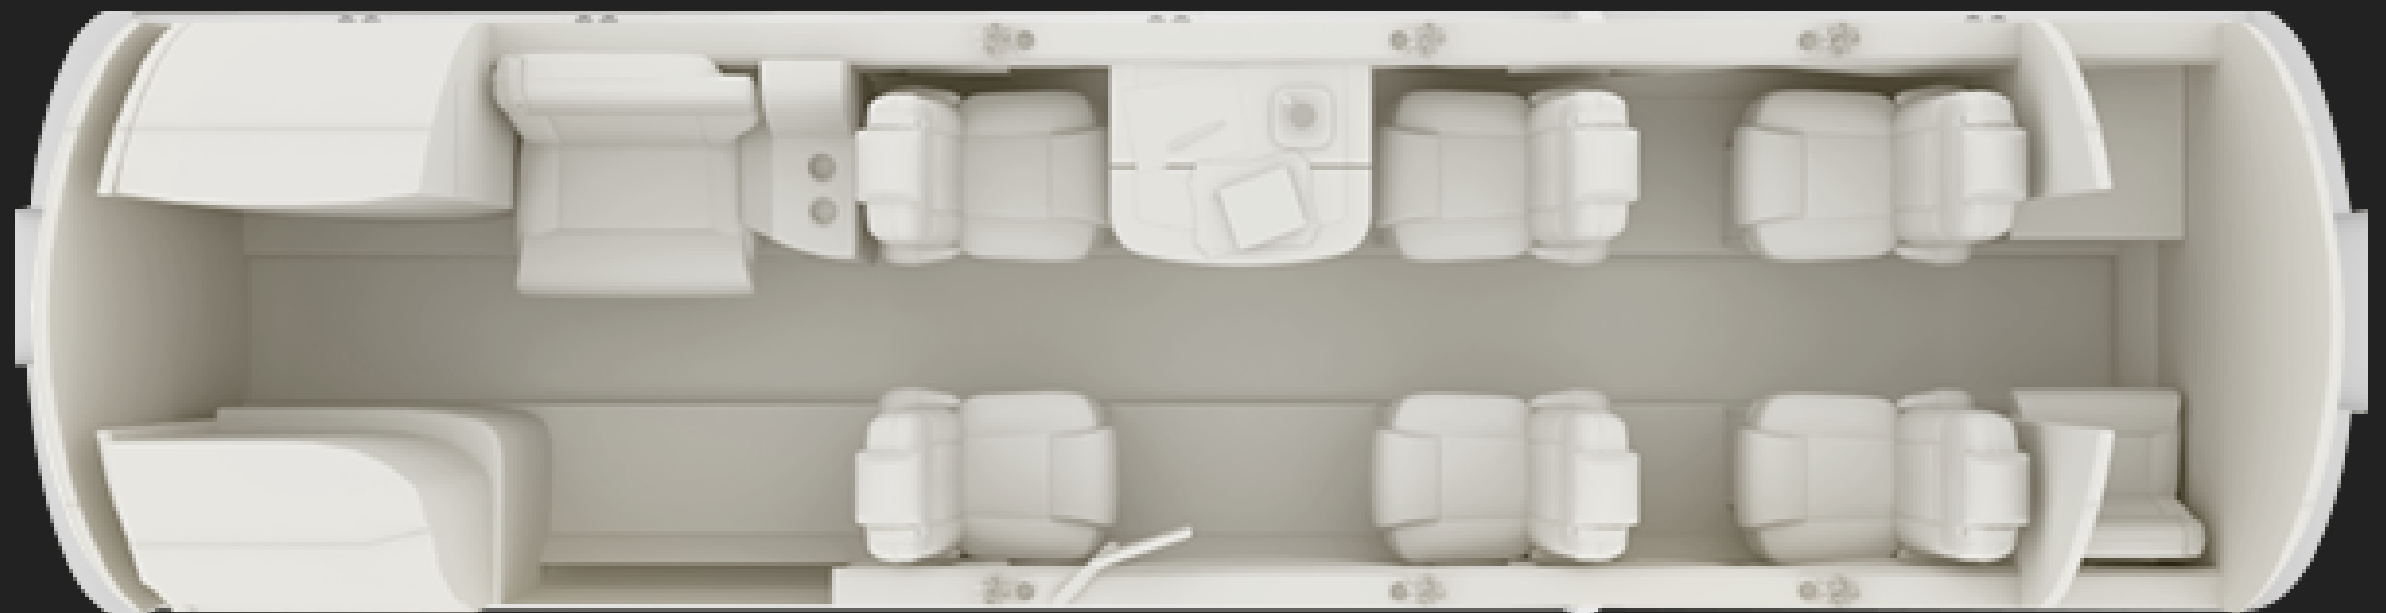

# CITATION EXCEL

SEATING CAPACITY

7

FREE WI-FI

GOGO L3

BAGGAGE CAPACITY

80 CU  
FT.

RANGE

1720 NM

MANUFACTURED

2000

REFURB

2023

FULLY ENCLOSED LAV | COFFEE MAKER | CATERING STORAGE | USB CHARGING | AIRSHOW

## DIMENSIONS

LENGTH 18' 7"

WIDTH 5' 5"

HEIGHT 5' 7"

More Information:

[www.moaci.com](http://www.moaci.com)

Contact:

[charter@moaci.com](mailto:charter@moaci.com)