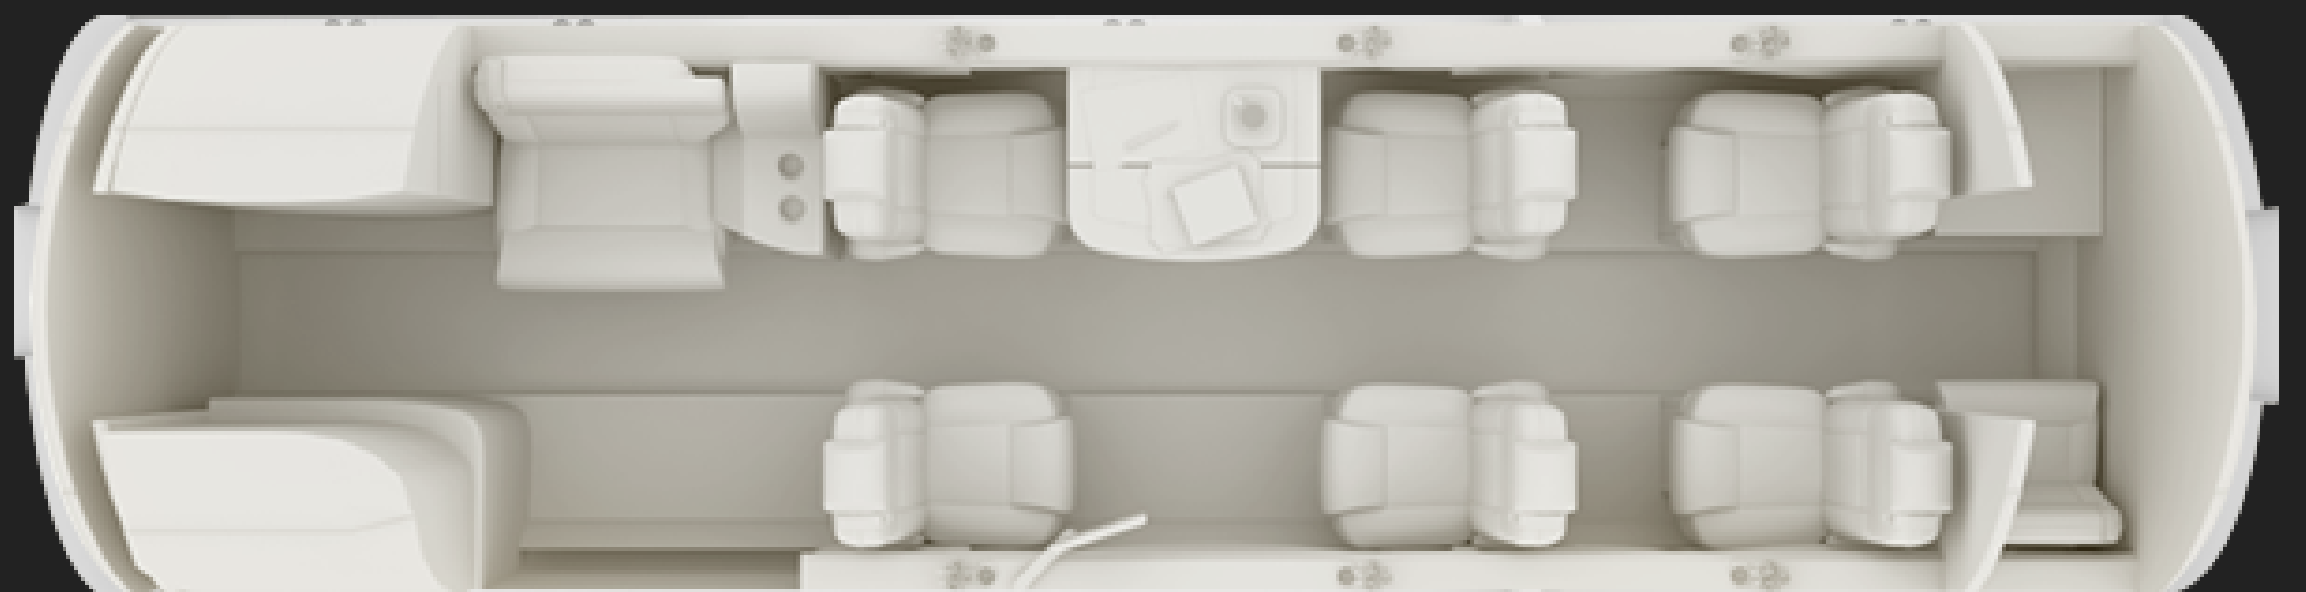

# CITATION XLS

SEATING CAPACITY

7

FREE WI-FI

GOGO L3

BAGGAGE CAPACITY

80 CU  
FT.

RANGE

1720 NM

MANUFACTURED

2008

REFURB

2019

FULLY ENCLOSED LAV | COFFEE MAKER | CATERING STORAGE | USB CHARGING | AIRSHOW

## DIMENSIONS

LENGTH 18' 7"

WIDTH 5' 5"

HEIGHT 5' 7"

More Information:

[www.moaci.com](http://www.moaci.com)

Contact:

[charter@moaci.com](mailto:charter@moaci.com)